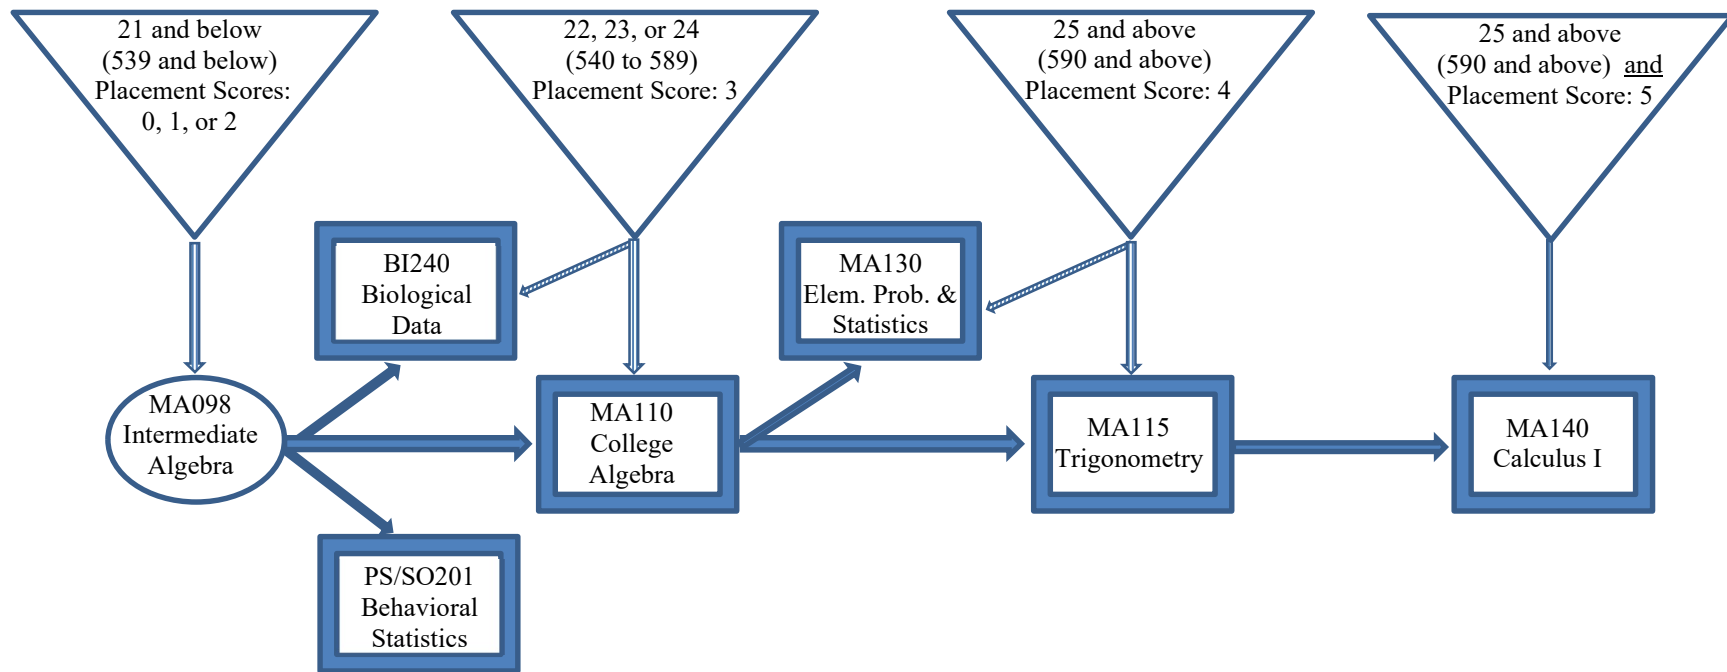

QR Course Flow

KEY

-  Pre-QR.
-  Satisfies QR and has *no* mathematics prerequisite.
-  Satisfies QR but *has* a mathematics prerequisite.

TH 453
Technical
Direction

MT 111 & 112
Music Theory I

PH 113
Logic and
Critical
Thinking

IN 102*
Topics in
Quantitative
Literacy

*IN102 does not count towards the distribution requirement for the Bachelor of Science degree and does not serve as a prerequisite to any mathematics course.